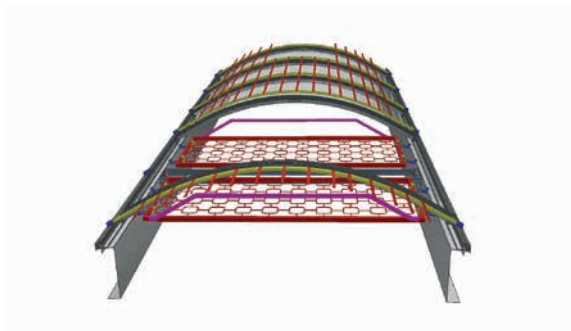

VARIO-SAFEGUARD with lateral protection beside the flaps and additional flap securing with LB-DDS

Continuous rooflight with SHEV full flap permanently and fully effective protection ensured by VARIO-SAFEGUARD and LB-DDS