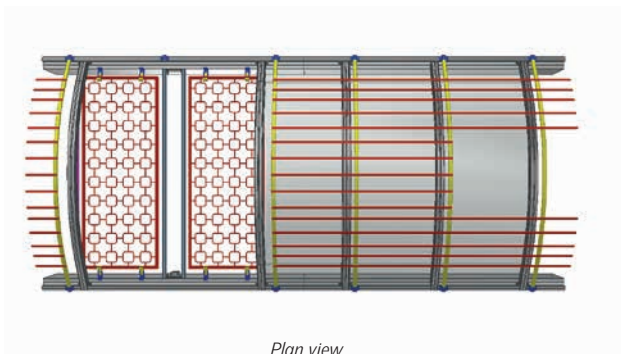

VARIO-SAFEGUARD with lateral protection beside the flaps and additional flap securing with LB-DDS

Plan view

Valid from date of publication until new edition. Version: July 2022. Not responsible for printing errors, mistakes and technical alterations.