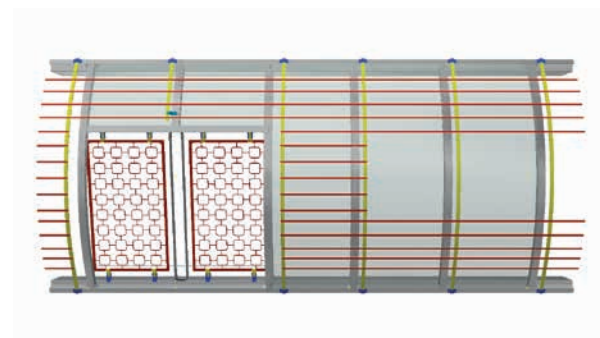

- retrofittable, can be used to secure continuous rooflights through the eaves-side, using five aluminium bands spaced 150 mm apart
- attached to the eaves as a secondary system, with no effect on sealing or drainage
- Ideal for safety related refurbishments of continuous rooflights (VARIO-NORM, VARIO-THERM)
- fall-through protection (in eaves area) tested in accordance with GS-BAU-18:2015-02
- compatible with the LB-DDS flap protection system
- overall protection at the sides with ventilation and SHEV flaps
- optional powder coating in standard RAL colours

- retrofittable fall-through protection for continuous rooflight flaps to protect against falling accidents (e.g. during maintenance work on the SHEV device)
- fall-through protection tested in accordance with GS-BAU-18:2015-02 and DGUV test certificate
- special design ensures absorption of drop energy

VARIO-SAFEGUARD with lateral protection beside the flaps and additional flap securing with LB-DDS

Continuous rooflight with SHEV full flap permanently and fully effective protection ensured by VARIO-SAFEGUARD and LB-DDS

Plan view

Continuous rooflight with SHEV lateral flap permanently and fully effective protection ensured by VARIO-SAFEGUARD and LB-DDS

Plan view

Valid from date of publication until new edition. Version: July 2022. Not responsible for printing errors, mistakes and technical alterations.