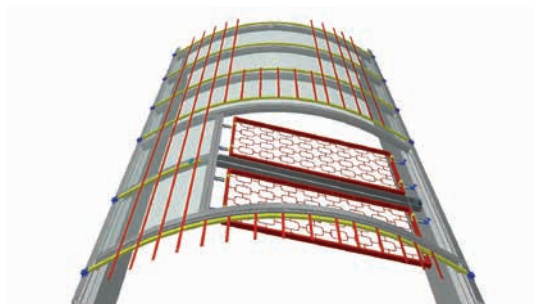

- retrofittable, can be used to secure continuous rooflights through the eaves-side, using five aluminium bands spaced 150 mm apart
- attached to the eaves as a secondary system, with no effect on sealing or drainage
- Ideal for safety related refurbishments of continuous rooflights (VARIO-NORM, VARIO-THERM)
- fall-through protection (in eaves area) tested in accordance with GS-BAU-18:2015-02
- compatible with the LB-DDS flap protection system
- overall protection at the sides with ventilation and SHEV flaps
- optional powder coating in standard RAL colours

- retrofittable fall-through protection for continuous rooflight flaps to protect against falling accidents (e.g. during maintenance work on the SHEV device)
- fall-through protection tested in accordance with GS-BAU-18:2015-02 and DGUV test certificate
- special design ensures absorption of drop energy

VARIO-SAFEGUARD with lateral protection beside the flaps and additional flap securing with LB-DDS

Continuous rooflight with SHEV full flap permanently and fully effective protection ensured by VARIO-SAFEGUARD and LB-DDS

Plan view

Continuous rooflight with SHEV lateral flap permanently and fully effective protection ensured by VARIO-SAFEGUARD and LB-DDS

Plan view

Valid from date of publication until new edition. Version: July 2022. Not responsible for printing errors, mistakes and technical alterations.