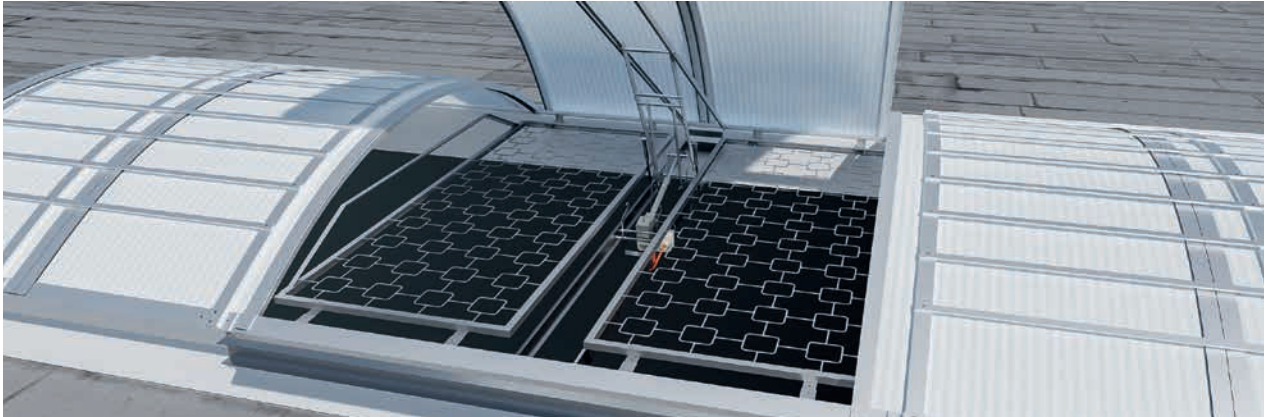

VARIO-SAFEGUARD and LB-DDS

VELUX®
Commercial

Comprehensive traffic route and flap protection for the retrofitting of continuous rooflights

VARIO-SAFEGUARD and LB-DDS

Traffic route and flap protection VARIO-SAFEGUARD

- retrofittable, can be used to secure continuous rooflights through the eaves-side, using five aluminium bands spaced 150 mm apart
- attached to the eaves as a secondary system, with no effect on sealing or drainage
- Ideal for safety related refurbishments of continuous rooflights (VARIO-NORM, VARIO-THERM)
- fall-through protection (in eaves area) tested in accordance with GS-BAU-18:2015-02
- compatible with the LB-DDS flap protection system
- overall protection at the sides with ventilation and SHEV flaps
- optional powder coating in standard RAL colours

Product advantages of the securing concept

VARIO-SAFEGUARD/LB-DDS

- permanent fall-through solution in eaves and SHEV flap areas, meeting all relevant regulations (including DIN 4426:2017-01, ASR A 2.1, DGUV Regulation 38 and DGUV Regulation 101-016)
- retrofitting to continuous rooflights can be carried out without removing glazing, ensuring quick and economic installation with minimal disruption to building occupants
- minimal influence on daylight transmission

- retrofittable fall-through protection for continuous rooflight flaps to protect against falling accidents (e.g. during maintenance work on the SHEV device)
- fall-through protection tested in accordance with GS-BAU-18:2015-02 and DGUV test certificate
- special design ensures absorption of drop energy